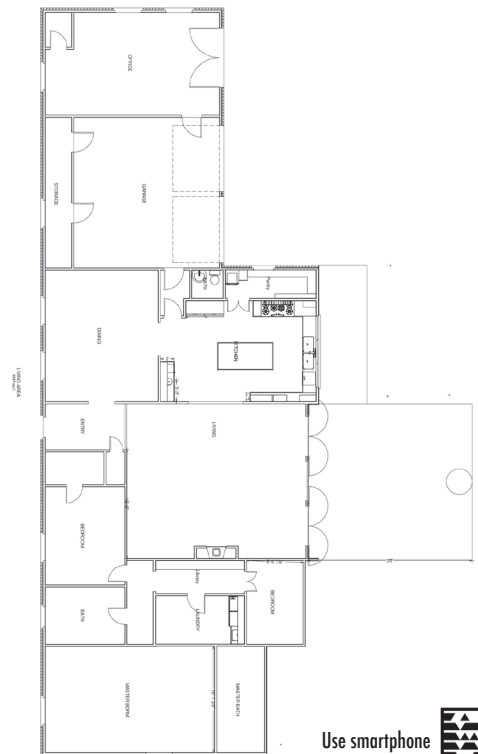

Use smartphone
to scan for more info