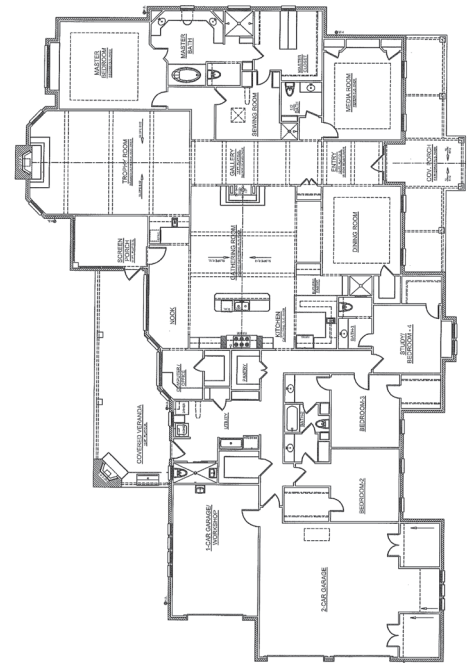

Use smartphone
to scan for more info